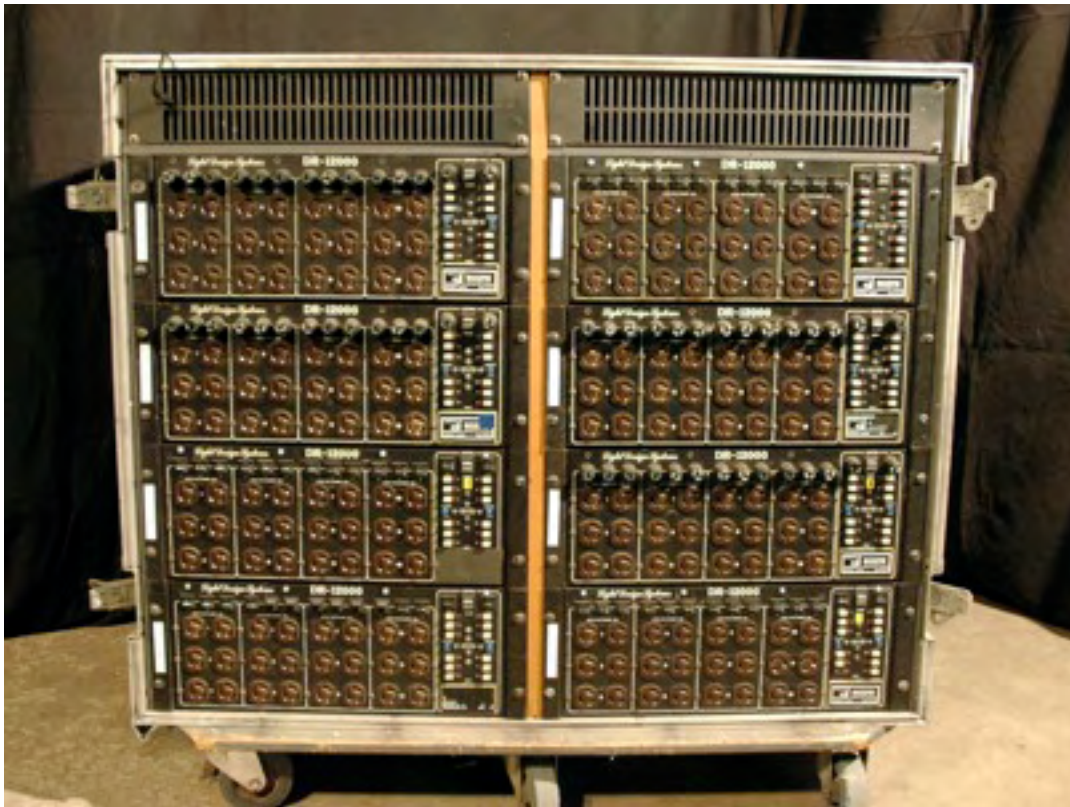

USED EQUIPMENT INVENTORY

More LDS 12K Dimmers, racked,
Rated 4
~~$2200.00~~ Includes case! **Make an offer!**