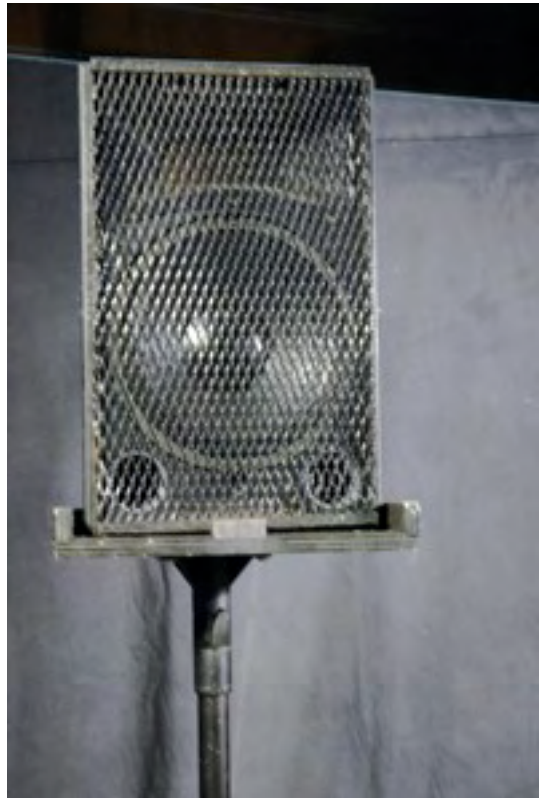

www.bandworld.com
sales@bandworld.com

USED EQUIPMENT INVENTORY

Meyer UPA 1A & USW Subs
Rated 4-5.

Your choice \$1350/pair
(includes cases)

www.bandworld.com
sales@bandworld.com

USED EQUIPMENT INVENTORY

Custom Made Stand Mounts for
Meyer UPA's
Plywood tray with w/speaker stand
mount on bottom
Rated 4-5
\$20.00 Each!!!