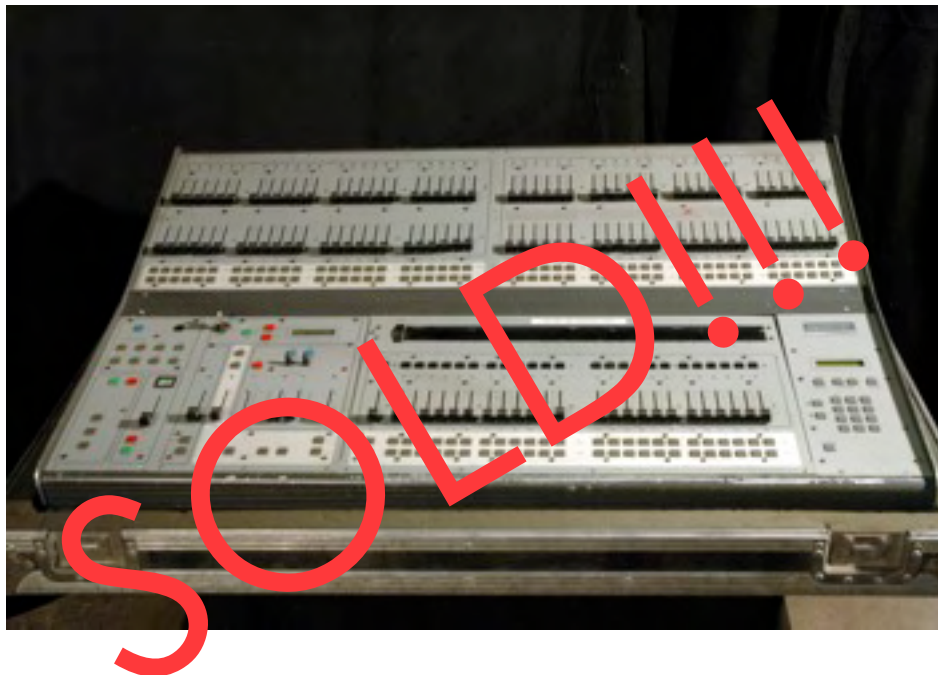

Leprecon LP2000plus Lighting Console
w/case.

Work-horse of a console. Analog & Digital.
~~$850.00~~ **Make an offer!** Rated 2-3.