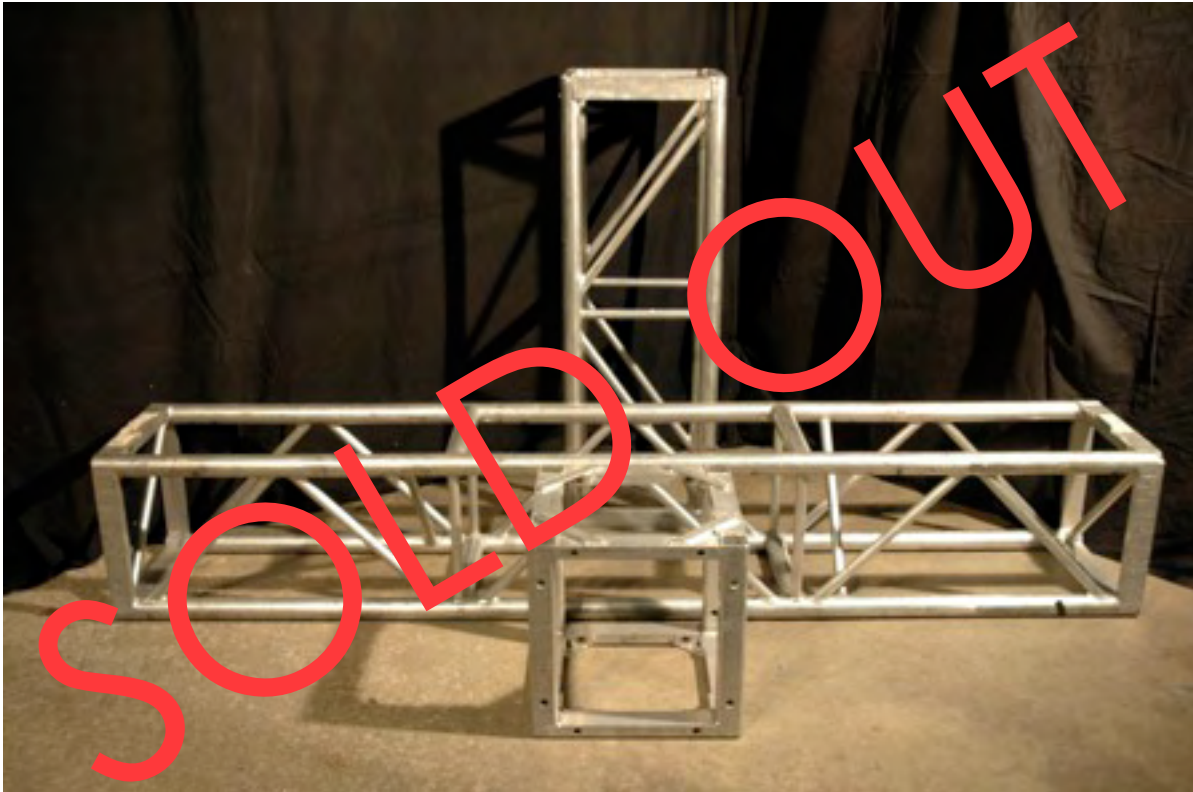

16" Truss in Various Lengths
7 x Corner Blocks, 24 x 8', 4 x 4'
Rated 5

www.bandworld.com
sales@bandworld.com

USED EQUIPMENT INVENTORY

Aluminum Bars of 6 w/Socapex Connection
17 Bars Available
Rated 3-5
Make an offer!